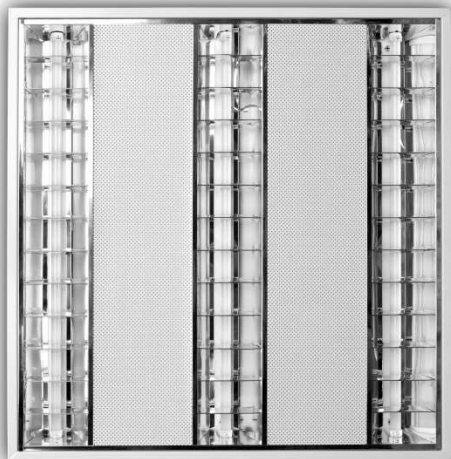

## Mercury Two – CAT2/Low Brightness

**Mercury Two - High frequency recessed luminaires are a range of high efficiency luminaires designed to accommodate T5 fluorescent lamps. They are suitable for general lighting in retail and commercial applications.**