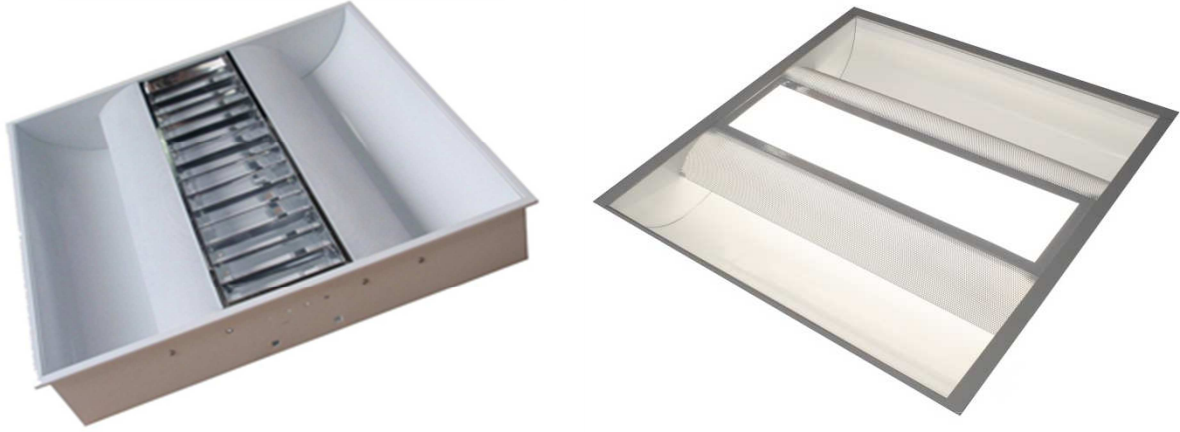

Moon Two

Moon Two - High frequency direct / indirect recessed luminaires are a range of high efficiency luminaires designed to accommodate PL-L & T5 fluorescent lamps. These are suitable for general lighting in retail & commercial applications.