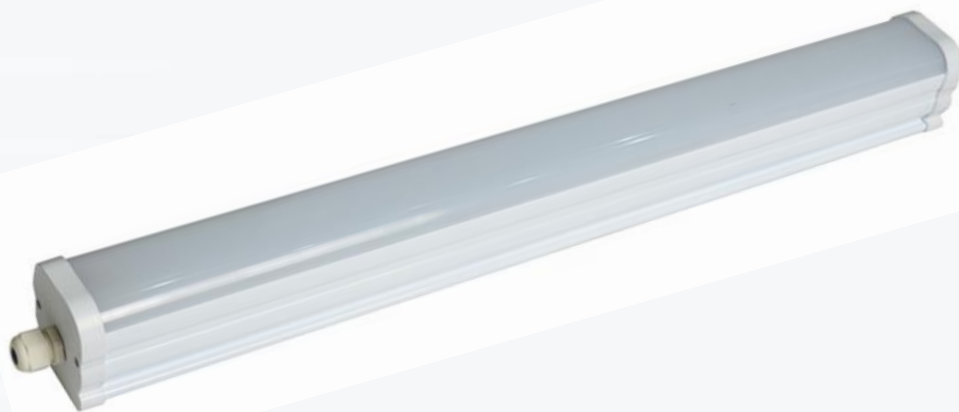

Easy-Fit IP65 LED

Tegral 65 Easyfit LED – A range of completely versatile and easy to install IP65 fixtures with high light output, these aesthetically pleasing LED fixtures are suitable for indoor and outdoor use.

- Supplied wired with 2 metres of flex for quick installation
- Supplied with LED lightsource
- Supplied with stainless steel mounting brackets
- Install in less than 5 minutes
- Complete polycarbonate body
- High light output and low energy consumption
- Assembled and tested in Europe using European branded control gear
- Emergency and dimmable versions available

TECHNICAL DATA:

Tegral

Quality Lighting

Product Code	Description	Wattage	Primary Lumen Output	Size
EF218/65	2ft (600mm) 18w LED Polycarbonate IP65 4200k	18w	1800lm	600x60x60mm
EF436/65	4ft (1200mm) 36w LED Polycarbonate IP65 4200k	36w	3600lm	1200x60x60mm
EF530/65	5ft (1500mm) 30w LED Polycarbonate IP65 4200k	30w	3000lm	1500x60x60mm
EF545/65	5ft (1500mm) 45w LED Polycarbonate IP65 4200k	45w	4500lm	1500x60x60mm
EF654/65	6ft (1800mm) 54w LED Polycarbonate IP65 4200k	54w	5400lm	1800x60x60mm