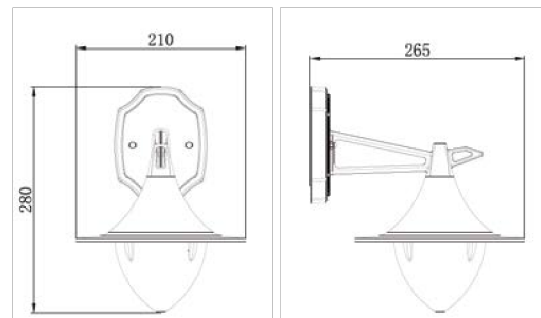

IP RATING

IP65

PRODUCT CODE	DESCRIPTION	WATTAGE (W)	LIGHT SOURCE	NET LUMEN OUTPUT	LUMEN PER CIRCUIT WATT
WL8W/35	Decorative charcoal lantern light 8W 3500k	8W	SMD LED	520lm	> 60