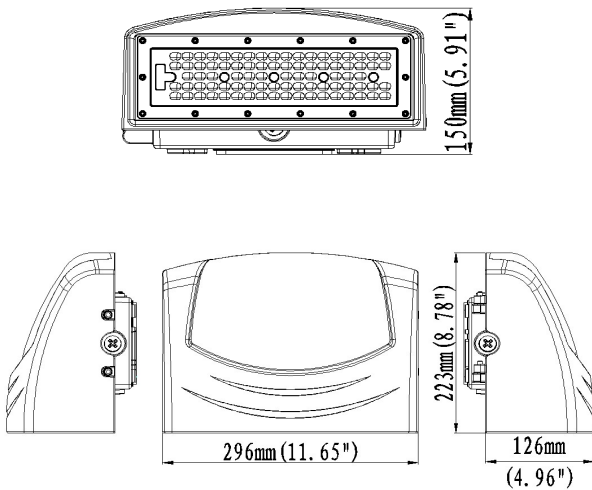

Dimensions and Mount

Product Dimension	296x150x223mm
Luminaire Net Weight	3.9± 0.3kg
Export Carton Size	272x200x350mm
Gross Weight	4.6± 0.3kg
Mounting Option	Wall Mounting
Material	Aluminum Alloy Polycarbonate Optical Lens
Finish	Powder Coating
Fixture Color	Black
EPA	NA
IK Rating	IK10
IP Rating	IP65

Wall mounting

Dimensions

Accessories

Photocell
120-277Vac input, IP65 rating.