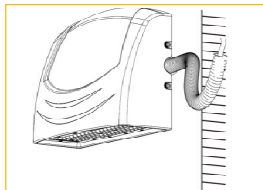

Mounting Options

Wall mounting