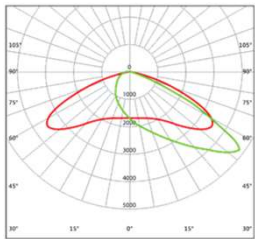

Mounting Options

Dimensions

Accessories